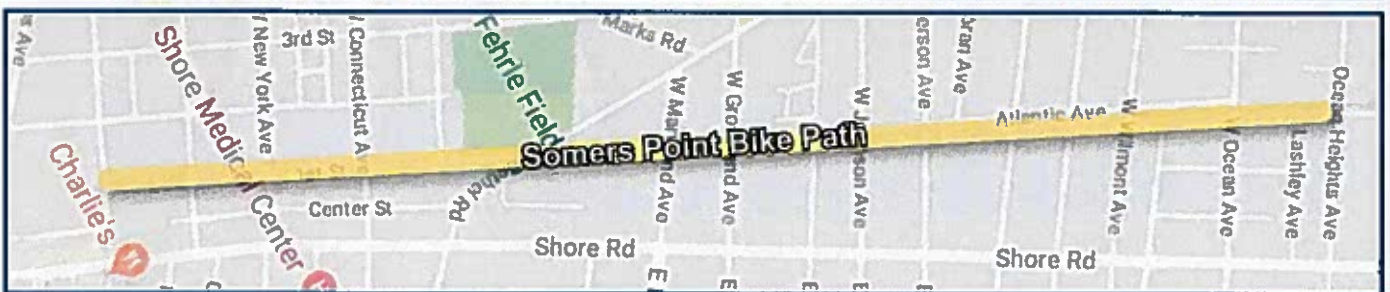

Camino Ciclista de Somers Point

Reunión de Centro de Información Pública

La ciudad de Somers Point está proponiendo agrandar el camino ciclista de Somers Point desde W. New Jersey Avenue hasta Ocean Heights Avenue. Las mejoras incluirán un camino más ancho, nuevas luces ornamentales, rampas de acera compatibles con ADA y letreros de orientación.

Su contribución es valiosa para ayudar a proveer recomendaciones de colaboración para mejorar el camino ciclista.

Cuando: Martes, 17 de April
de 6PM a 8PM

Where: La cafetería de
Dawes Avenue School
22 West Dawes Avenue
Somers Point, New Jersey

For further information, please contact:

Greg Schneider, Township Engineer
Mott Associates, LLC
3122 Fire Road
Egg Harbor Township, NJ 08234
Phone: 609-569-1551

Michael Baker
INTERNATIONAL