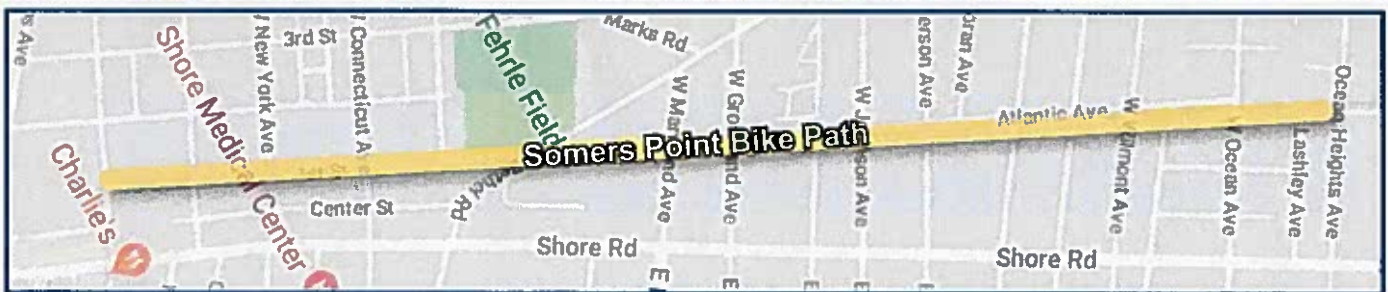

Somers Point Bike Path

Public Information Center Meeting

The City of Somers Point is proposing to widen the Somers Point Bike Path from W. New Jersey Avenue to Ocean Heights Avenue. Improvements will include a wider trail, new ornamental lighting, ADA compatible curb ramps, and wayfinding signs.

Your input is valuable in helping provide collaborative recommendations for bike path improvements.

When: Tuesday, April 17th
from 6PM to 8PM

Where: Dawes Avenue
School Cafeteria
22 West Dawes Avenue
Somers Point, New Jersey

Reunión de Centro de Información Pública

La ciudad de Somers Point está proponiendo agrandar el camino ciclista de Somers Point desde W. New Jersey Avenue hasta Ocean Heights Avenue. Las mejoras incluirán un camino más ancho, nuevas luces ornamentales, rampas de acera compatibles con ADA y letreros de orientación.